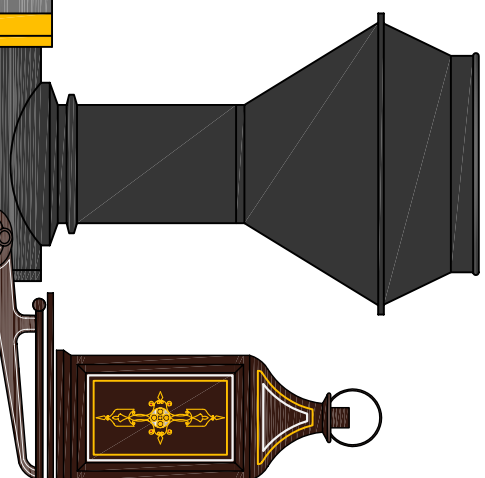

SAND DOME DECAL UNWRAPPED

D&RG 4-4-0 STACK

8-18-D CLASS 2-6-0 1876 - DELAWARE  
BALDWIN STYLE 37 - LAKE & GOLD  
FOR THE CENTENNIAL EXPOSITION OF 1876

DAVID FLETCHER 2008  
COPYRIGHT ALL RIGHTS RESERVED